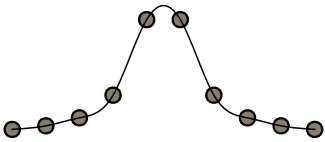

PANTONE 404 CVC

Text with Pattern

This is a simple text string along a shaped line.

Repeat me! Repeat me! Repeat me! Repeat me

This is a simple text string along a shaped line.

Closed Bezier spline

Bezier spline for Sine function

Bezier spline for Runge function

Bezier spline for arc from 0 to 270 degree