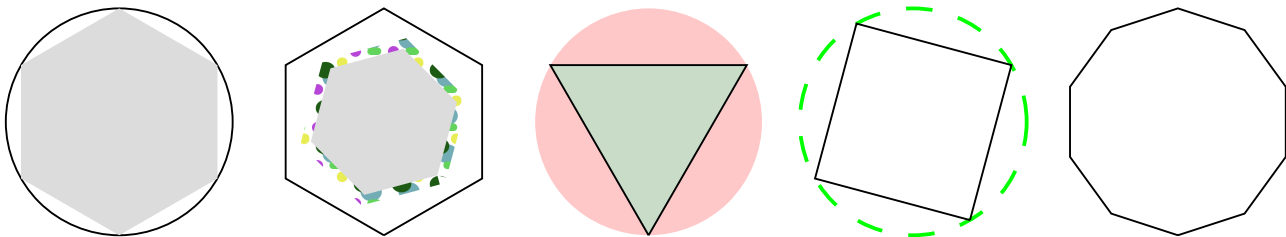

Line examples

Rectangle examples

Curve examples

Circle and ellipse examples

Polygon examples

Regular polygon examples

Star polygon examples

Rounded rectangle examples

PANTONE 404 CVC

Text with Pattern

This is a simple text string along a shaped line.

Repeat me! Repeat me! Repeat me! Repeat me

This is a simple text string along a shaped line.

Closed Bezier spline

Bezier spline for Sine function

Bezier spline for Runge function

Bezier spline for arc from 0 to 270 degree