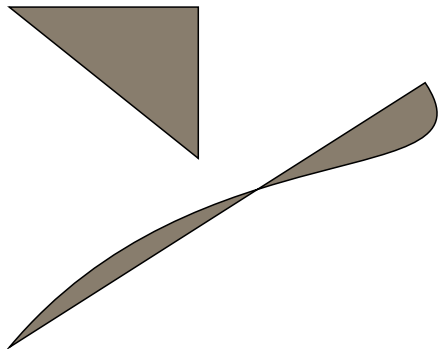

Line examples

Rectangle examples

Curve examples

Circle and ellipse examples

Polygon examples

Regular polygon examples

Star polygon examples

Rounded rectangle examples

Cyan

Magenta

Yellow

Black

Red

Green

Blue

Gray

PANTONE 404 CVC

Text with Pattern

This is a simple text string along a shaped line.

Repeat me! Repeat me! Repeat me! Repeat me

This is a simple text string along a shaped line.

Closed Bezier spline

Bezier spline for Sine function

Bezier spline for Runge function

Bezier spline for arc from 0 to 270 degree