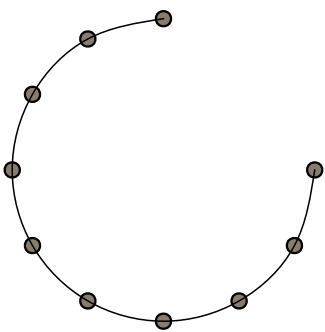

Line examples

Rectangle examples

Curve examples

Circle and ellipse examples

Polygon examples

Regular polygon examples

Star polygon examples

Rounded rectangle examples

PANTONE 404 CVC

Text with Pattern

This is a simple text string along a shaped line.

Repeat me! Repeat me! Repeat me! Repeat me

This is a simple text string along a shaped line.

Closed Bezier spline

Bezier spline for Sine function

Bezier spline for Runge function

Bezier spline for arc from 0 to 270 degree