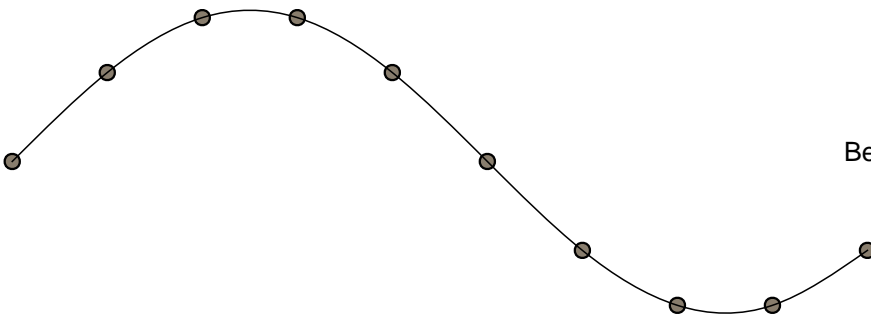

PANTONE 404 CVC

Text with Pattern

This is a simple text string along a shaped line.

Repeat me! Repeat me! Repeat me! Repeat me

This is a simple text string along a shaped line.

Closed Bezier spline

Bezier spline for Sine function

Bezier spline for Runge function

Bezier spline for arc from 0 to 270 degree