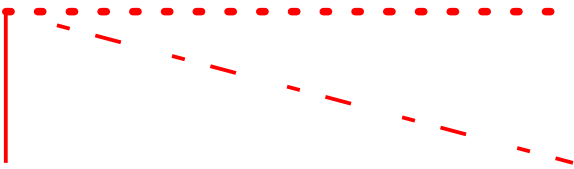

Line examples

Rectangle examples

Curve examples

Circle and ellipse examples

Polygon examples

Regular polygon examples

Star polygon examples

Rounded rectangle examples

PANTONE 404 CVC

Text with Pattern

This is a simple text string along a shaped line.

Repeat me! Repeat me! Repeat me! Repeat me

This is a simple text string along a shaped line.

Closed Bezier spline

Bezier spline for Sine function

Bezier spline for Runge function

Bezier spline for arc from 0 to 270 degree