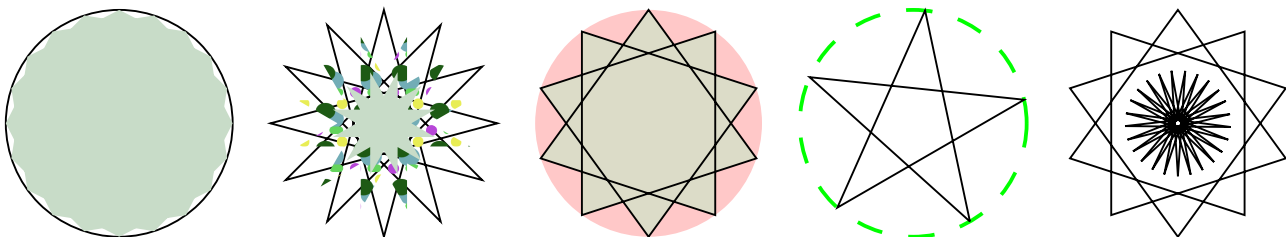

Line examples

Rectangle examples

Curve examples

Circle and ellipse examples

Polygon examples

Regular polygon examples

Star polygon examples

Rounded rectangle examples

PANTONE 404 CVC

Text with Pattern

This is a simple text string along a shaped line.

Repeat me! Repeat me! Repeat me! Repeat me

This is a simple text string along a shaped line.

Closed Bezier spline

Bezier spline for Sine function

Bezier spline for Runge function

Bezier spline for arc from 0 to 270 degree