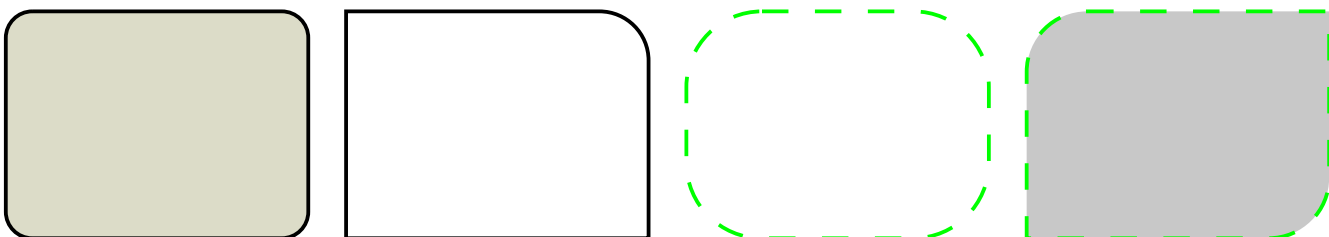

Line examples

Rectangle examples

Curve examples

Circle and ellipse examples

Polygon examples

Regular polygon examples

Star polygon examples

Rounded rectangle examples

PANTONE 404 CVC

Text with Pattern

This is a simple text string along a shaped line.

Repeat me! Repeat me! Repeat me! Repeat me

This is a simple text string along a shaped line.

Closed Bezier spline

Bezier spline for Sine function