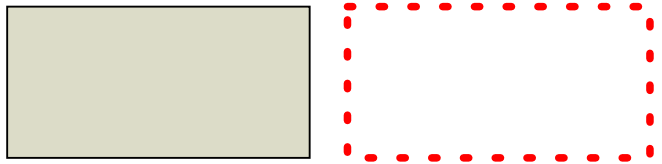

Line examples

Rectangle examples

Curve examples

Circle and ellipse examples

Polygon examples

Regular polygon examples

Star polygon examples

Rounded rectangle examples

PANTONE 404 CVC

Text with Pattern

This is a simple text string along a shaped line.

Repeat me! Repeat me! Repeat me! Repeat me

This is a simple text string along a shaped line.

Closed Bezier spline

Bezier spline for Sine function