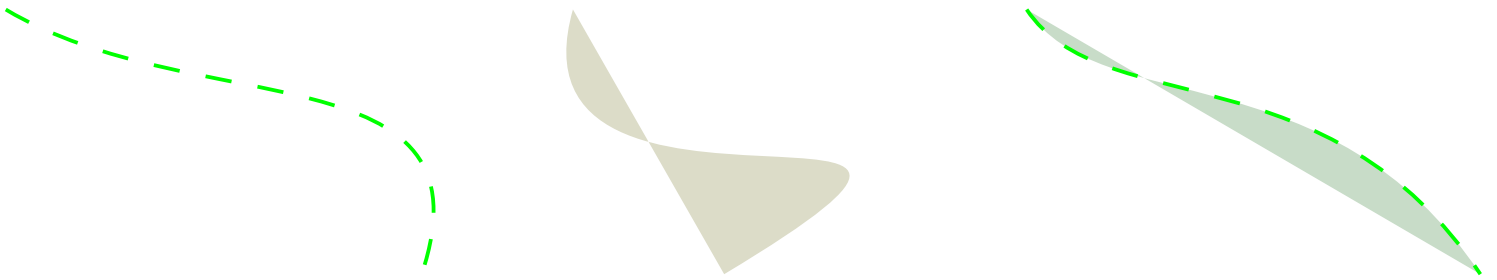

Line examples

Rectangle examples

Curve examples

Circle and ellipse examples

Polygon examples

Regular polygon examples

Star polygon examples

Rounded rectangle examples

PANTONE 404 CVC

Text with Pattern

This is a simple text string along a shaped line.

Repeat me! Repeat me! Repeat me! Repeat me

This is a simple text string along a shaped line.

Closed Bezier spline

Bezier spline for Sine function

Bezier spline for Runge function

Bezier spline for arc from 0 to 270 degree