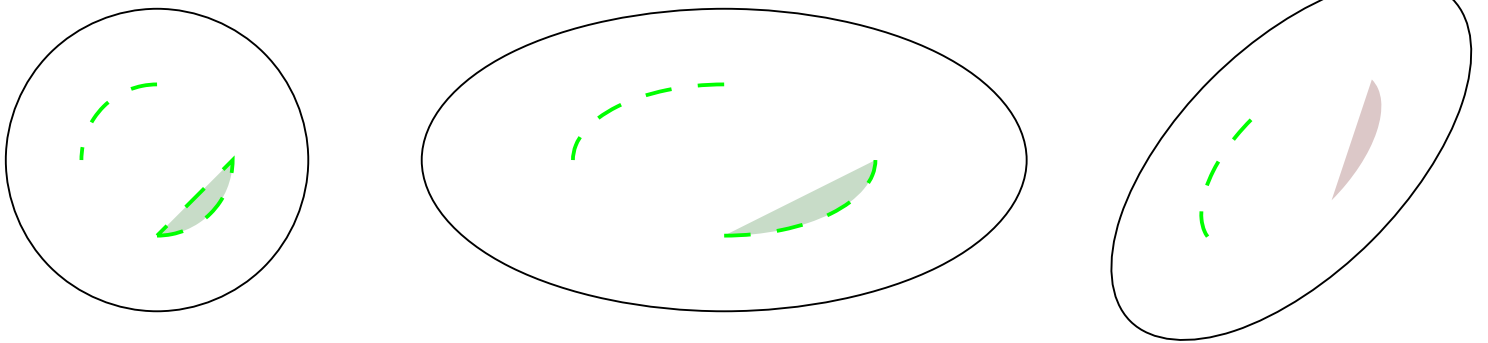

Line examples

Rectangle examples

Curve examples

Circle and ellipse examples

Polygon examples

Regular polygon examples

Star polygon examples

Rounded rectangle examples

PANTONE 404 CVC

Text with Pattern

This is a simple text string along a shaped line.

Repeat me! Repeat me! Repeat me! Repeat me

This is a simple text string along a shaped line.

Closed Bezier spline

Bezier spline for Sine function

Bezier spline for Runge function

Bezier spline for arc from 0 to 270 degree